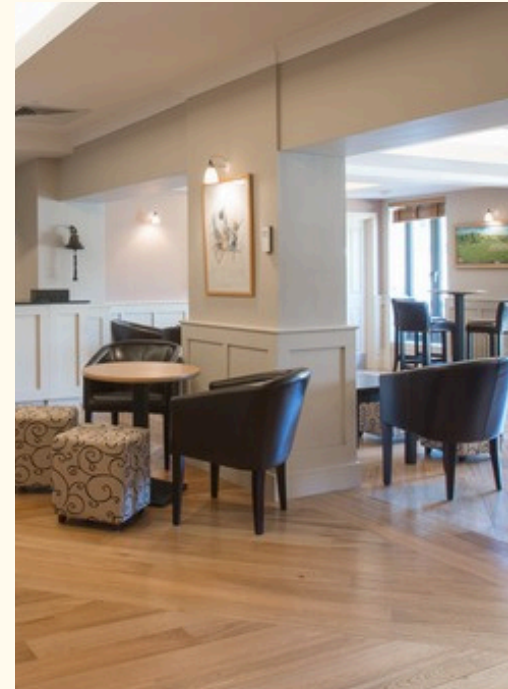

The Leatham is a fully licensed lounge bar situated on the first floor of the School's sports pavilion with a large open terrace overlooking Home fields where sporting fixtures are regularly played.

It has a maximum capacity of 60 people and is perfect for a family get together, social event, celebration or an informal meeting.

Hospitality can be provided by our caterers including snacks, sandwich buffet lunches, grazing stations, afternoon tea or finger food and we can even cater for a BBQ on the terrace.

The Leatham can also be hired together with Home fields for a private sporting event including cricket, rugby, lacrosse or team building activities.

Changing rooms are available on the ground floor with direct access onto the grass pitch.

Menus available

Wi-Fi

Audio Visual

Bar